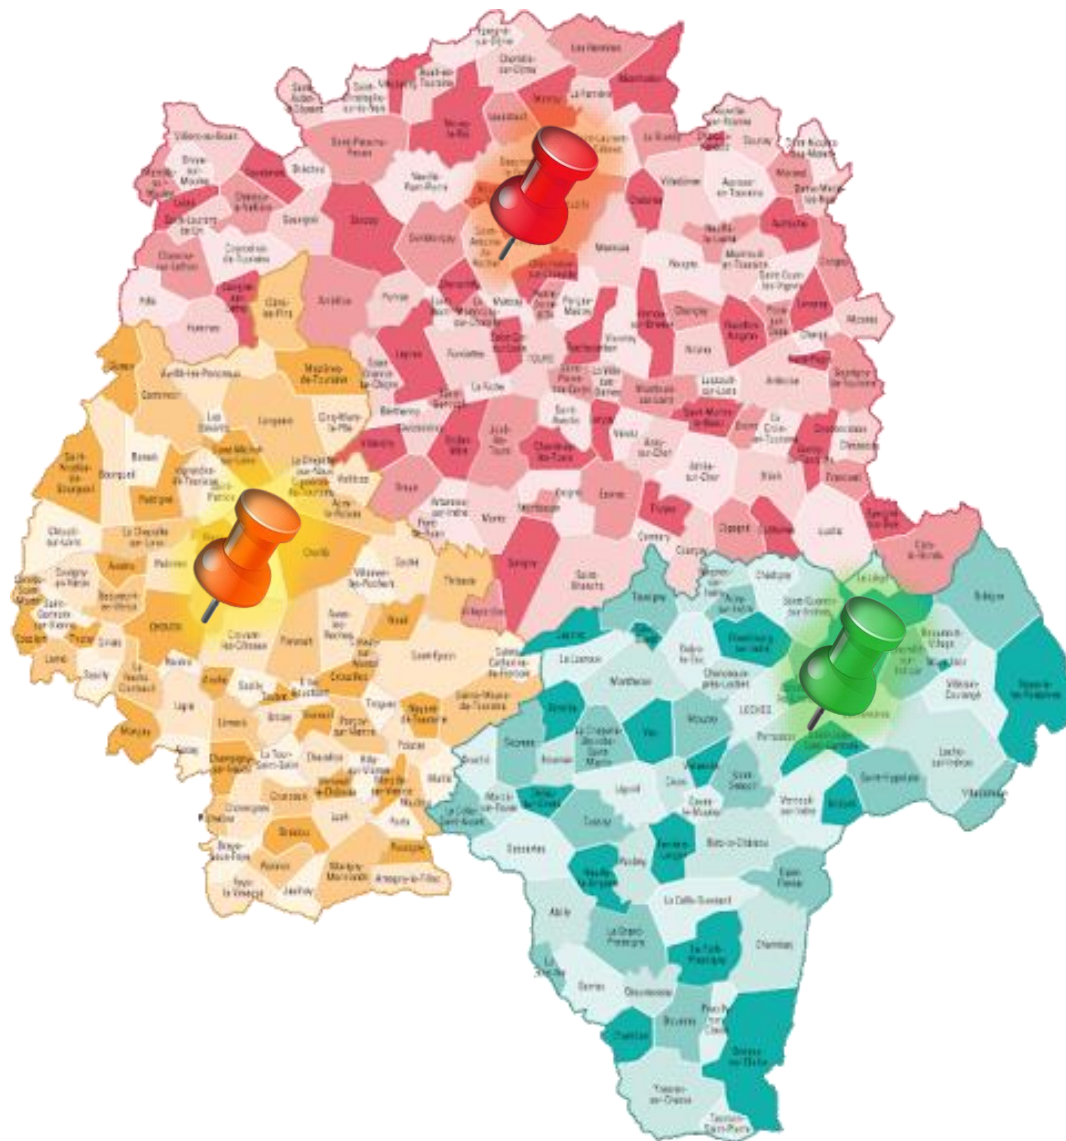

**Les jeux dans le réseau de la
Bibliothèque départementale d'Indre et Loire**

Notre réseau de partenaires

120 médiathèques

3 médiateurs jeux

Nos jeux de société

350 jeux de société

10 jeux pour 4 mois

5 grands jeux en bois

The screenshot shows the homepage of the Touraine Departmental Library website. At the top, there is a navigation bar with the logo of 'TOURAIN LE DÉPARTEMENT' and a menu icon. To the right, it says 'JE SUIS' followed by dropdown menus for 'PARTICULIER', 'BIBLIOTHÉCAIRE', and 'ÉLU'. Further right is a 'Connexion/Inscription' button. Below this, there are accessibility options: 'CONTRASTE', 'DYSLEXIE', 'A', and 'A+'. The main content area features a large background image of a library interior with bookshelves and a sign that says 'LOISIRS'. A central white box contains the text 'BIBLIOTHÈQUE DÉPARTEMENTALE' and 'POUR LIRE EN TOURAIN', with YouTube and Facebook icons below. A search bar is positioned below the central box, with 'Dans le catalogue' as a dropdown menu, 'volcans' as the search term, and a 'Rechercher' button. A 'Recherche avancée' link is also visible. At the bottom, there is a blue navigation bar with four circular icons: a stylized 'n' for '24h/24', a calendar for 'Agenda', an open book for 'Bibliothèques', and speech bubbles for 'Contact'.